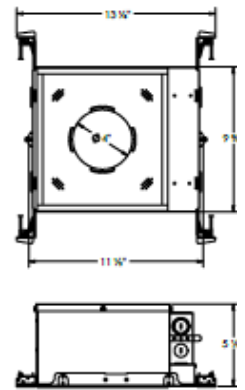

IC/AT Insulated Ceiling
Airtight New Construction | Round 2 Inch

IC/AT Insulated Ceiling
Airtight New Construction | Round 3 Inch