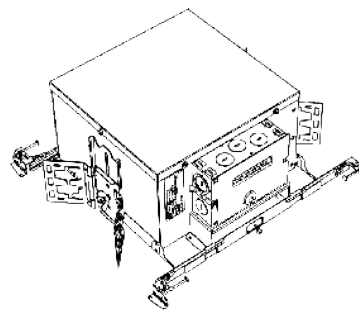

IC/AT Insulated Ceiling
Airtight New Construction | Round 2 Inch

IC/AT Insulated Ceiling
Airtight New Construction | Round 3 Inch