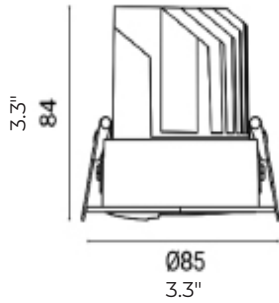

Wall Wash

Wall Wash SENSE 3.0

Ceiling Cutout Table

Fixtures	Ceiling Cutout
Wall Wash Sense 2.0	2.95" (75mm)
Wall Wash Sense 3.0	3.94" (100mm)

SENSE 2.0-3.0

Wall Wash Downlight

VEROZZA
 A NEKO LIGHTING GLOBAL PARTNER
FIXTURE FINISH**BLACK MATTE****WHITE MATTE****Distance installation Suggestion for uniform lighting**