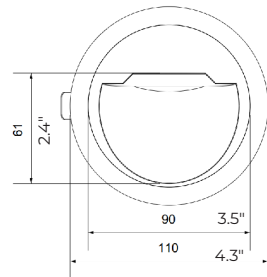

SENSE 2.0-3.0

Wall Wash Downlight

Build Your Specification

A complete luminaire includes Product Codes for a Fixture, Trim and Housing, ordered separately

PRODUCT CODE

Fixture

SEN						
SERIES	SIZE / SHAPE	APPLICATION	NOMINAL LUMEN OUTPUT	BEAM ANGLE	CRI / CCT	REFLECTOR FINISH
SEN SENSE	2R 2" Round	WW Wall Wash	9L (2R only) 900 lumens	WW Wall Wash	827 80 / 2700k	WW Wall Wash
	3R 3" Round				830 80 / 3000k	
			15L (3R only) 1500 lumens		835 80 / 3500k	
					840 80 / 4000k	
					927 90 / 2700k	
					930 90 / 3000k	
					935 90 / 3500k	
					940 90 / 4000k	

ACCESSORY TYPE

ACC	BB ² Butterfly Bracket
------------	--

¹ Only for new construction Non-IC or Remodel Non-IC ² Option for New construction non-IC

SENSE 2.0-3.0

Wall Wash Downlight

DIMENSIONS

Self-Flanged (Regular Output)

Wall Wash

Wall Wash SENSE 3.0

Ceiling Cutout Table

Fixtures	Ceiling Cutout
Wall Wash Sense 2.0	2.95" (75mm)
Wall Wash Sense 3.0	3.94" (100mm)

SENSE 2.0-3.0

Wall Wash Downlight

VEROZZA
 A NEKO LIGHTING GLOBAL PARTNER
FIXTURE FINISH**BLACK MATTE****WHITE MATTE****Distance installation Suggestion for uniform lighting**