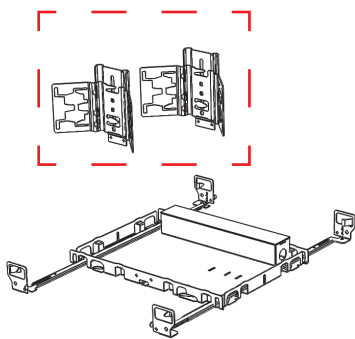

Wall Wash

Wall Wash SENSE 3.0

Ceiling Cutout Table

Fixtures	Ceiling Cutout
Wall Wash Sense 2.0	2.95" (75mm)
Wall Wash Sense 3.0	3.94" (100mm)

SENSE 2.0-3.0

Wall Wash Downlight

VEROZZA
 A NEKO LIGHTING GLOBAL PARTNER
FIXTURE FINISH**BLACK MATTE****WHITE MATTE****Distance installation Suggestion for uniform lighting**

SENSE 2.0-3.0

Wall Wash Downlight

DIMENSIONS

Housing

Non-IC New Construction | Round 2 inch
***Butterfly Brackets to be Ordered Separately**

Non-IC New Construction | Round 3 inch
***Butterfly Brackets to be Ordered Separately**

IC/AT Insulated Ceiling
Airtight New Construction | Round 2 Inch

IC/AT Insulated Ceiling
Airtight New Construction | Round 3 Inch

Remodel Driver Housing

SENSE 2.0-3.0

Wall Wash Downlight

PHOTOMETRIC PERFORMANCE