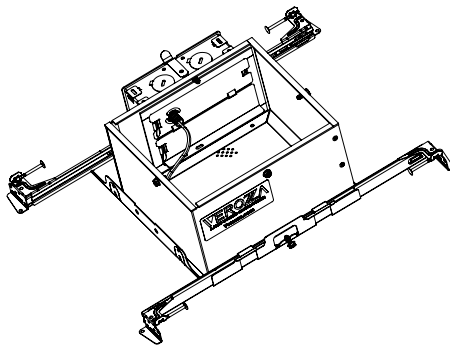

Remodel Driver Housing