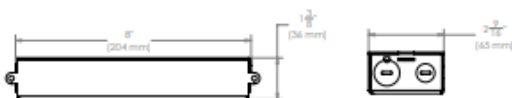

Remodel Driver Housing