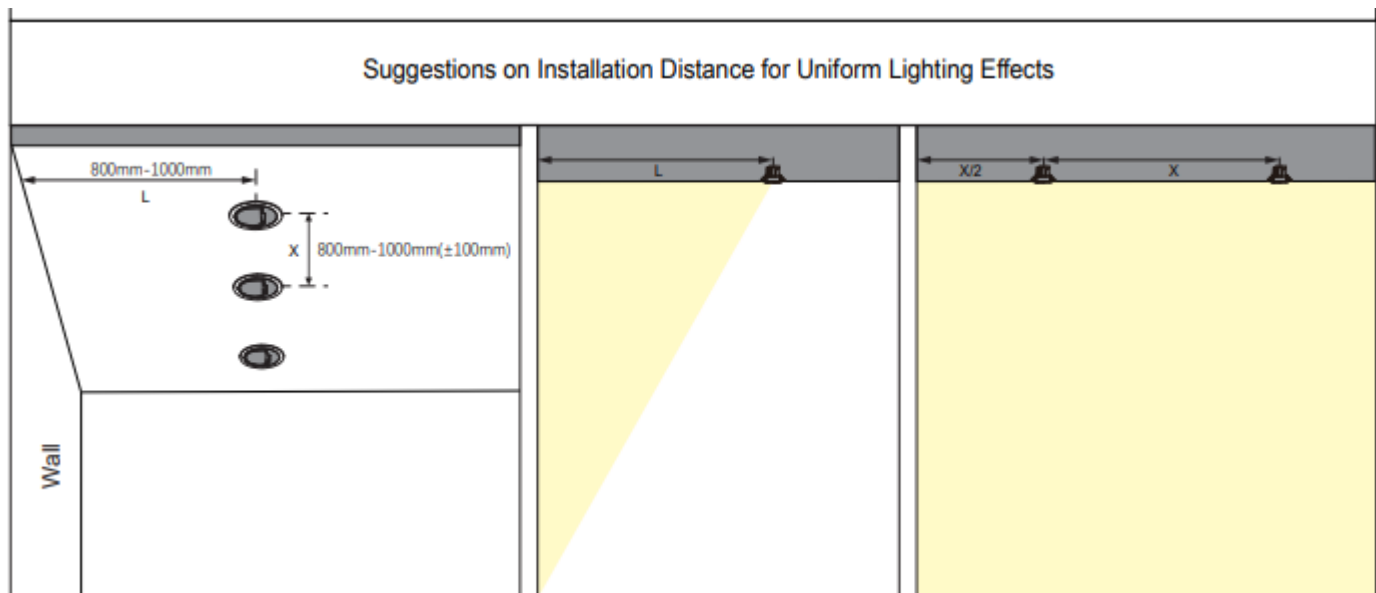

Wall Wash

Wall Wash SENSE 3.0

Ceiling Cutout Table

Fixtures	Ceiling Cutout
Wall Wash Sense 2.0	2.95" (75mm)
Wall Wash Sense 3.0	3.94" (100mm)

SENSE 2.0-3.0

Wall Wash Downlight

VEROZZA
 A NEKO LIGHTING GLOBAL PARTNER
FIXTURE FINISH**BLACK MATTE****WHITE MATTE****Distance installation Suggestion for uniform lighting**