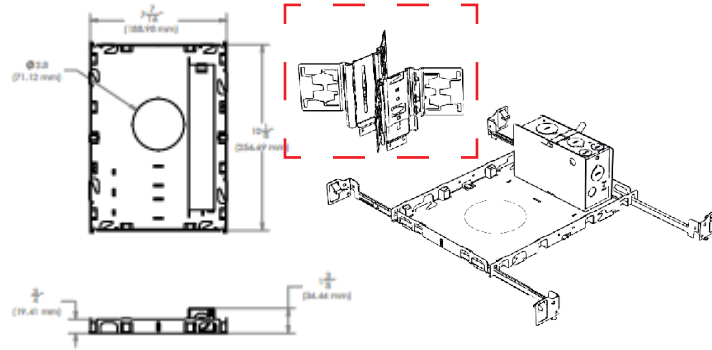

Wall Wash

Wall Wash SENSE 3.0

Ceiling Cutout Table

Fixtures	Ceiling Cutout
Wall Wash Sense 2.0	2.95" (75mm)
Wall Wash Sense 3.0	3.94" (100mm)

SENSE 2.0-3.0

Wall Wash Downlight

VEROZZA
 A NEKO LIGHTING GLOBAL PARTNER
FIXTURE FINISH**BLACK MATTE****WHITE MATTE****Distance installation Suggestion for uniform lighting**

SENSE 2.0-3.0

Wall Wash Downlight

DIMENSIONS

Housing

Non-IC New Construction | Round 2 inch
***Butterfly Brackets to be Ordered Separately**

Non-IC New Construction | Round 3 inch
***Butterfly Brackets to be Ordered Separately**