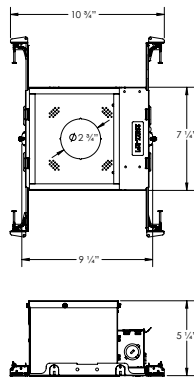

IC/AT Insulated Ceiling
Airtight New Construction | Round 2 Inch

IC/AT Insulated Ceiling
Airtight New Construction | Round 3 Inch