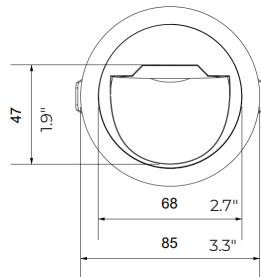

SENSE 2.0-3.0

Wall Wash Downlight

Build Your Specification

A complete luminaire includes Product Codes for a Fixture, Trim and Housing, ordered separately

PRODUCT CODE

Fixture

SEN						
SERIES	SIZE / SHAPE	APPLICATION	NOMINAL LUMEN OUTPUT	BEAM ANGLE	CRI / CCT	REFLECTOR FINISH
SEN SENSE	2R 2" Round	WW Wall Wash	9L (2R only) 900 lumens	WW Wall Wash	827 80 / 2700k	WW Wall Wash
	3R 3" Round				830 80 / 3000k	
			15L (3R only) 1500 lumens		835 80 / 3500k	
					840 80 / 4000k	
					927 90 / 2700k	
					930 90 / 3000k	
					935 90 / 3500k	
					940 90 / 4000k	

ACCESSORY TYPE

ACC	BB ² Butterfly Bracket
------------	--

¹ Only for new construction Non-IC or Remodel Non-IC ² Option for New construction non-IC

SENSE 2.0-3.0

Wall Wash Downlight

DIMENSIONS

Self-Flanged (Regular Output)

Wall Wash

Wall Wash SENSE 3.0

Ceiling Cutout Table

Fixtures	Ceiling Cutout
Wall Wash Sense 2.0	2.95" (75mm)
Wall Wash Sense 3.0	3.94" (100mm)

SENSE 2.0-3.0

Wall Wash Downlight

VEROZZA
 A NEKO LIGHTING GLOBAL PARTNER
FIXTURE FINISH**BLACK MATTE****WHITE MATTE****Distance installation Suggestion for uniform lighting**

SENSE 2.0-3.0

Wall Wash Downlight

DIMENSIONS

Housing

Non-IC New Construction | Round 2 inch
***Butterfly Brackets to be Ordered Separately**

Non-IC New Construction | Round 3 inch
***Butterfly Brackets to be Ordered Separately**