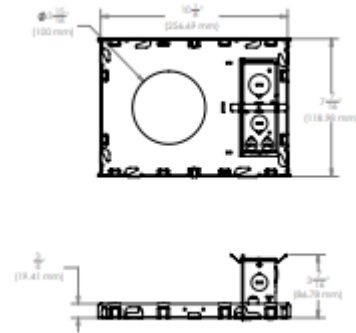

Wall Wash

Wall Wash SENSE 3.0

Ceiling Cutout Table

Fixtures	Ceiling Cutout
Wall Wash Sense 2.0	2.95" (75mm)
Wall Wash Sense 3.0	3.94" (100mm)

SENSE 2.0-3.0

Wall Wash Downlight

VEROZZA
 A NEKO LIGHTING GLOBAL PARTNER
FIXTURE FINISH**BLACK MATTE****WHITE MATTE****Distance installation Suggestion for uniform lighting**

SENSE 2.0-3.0

Wall Wash Downlight

DIMENSIONS

Housing

Non-IC New Construction | Round 2 inch
***Butterfly Brackets to be Ordered Separately**

Non-IC New Construction | Round 3 inch
***Butterfly Brackets to be Ordered Separately**