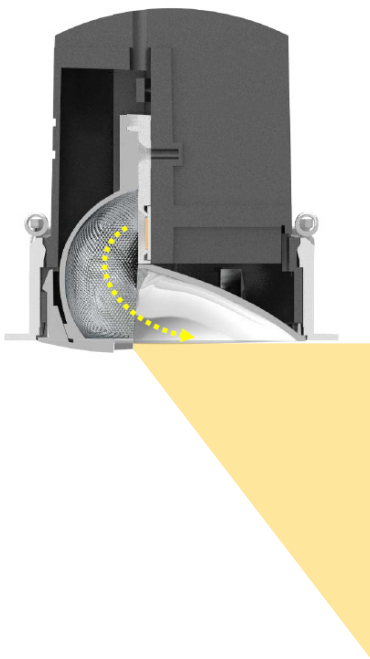

Wall Wash

Wall Wash SENSE 3.0

Ceiling Cutout Table

Fixtures	Ceiling Cutout
Wall Wash Sense 2.0	2.95" (75mm)
Wall Wash Sense 3.0	3.94" (100mm)

SENSE 2.0-3.0

Wall Wash Downlight

VEROZZA
 A NEKO LIGHTING GLOBAL PARTNER
FIXTURE FINISH**BLACK MATTE****WHITE MATTE****Distance installation Suggestion for uniform lighting**