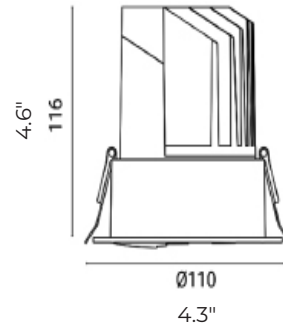

SENSE 2.0-3.0

Wall Wash Downlight

Build Your Specification

A complete luminaire includes Product Codes for a Fixture, Trim and Housing, ordered separately

PRODUCT CODE

Fixture

SEN						
SERIES	SIZE / SHAPE	APPLICATION	NOMINAL LUMEN OUTPUT	BEAM ANGLE	CRI / CCT	REFLECTOR FINISH
SEN SENSE	2R 2" Round	WW Wall Wash	9L (2R only) 900 lumens	WW Wall Wash	827 80 / 2700k	WW Wall Wash
	3R 3" Round				830 80 / 3000k	
			15L (3R only) 1500 lumens		835 80 / 3500k	
					840 80 / 4000k	
					927 90 / 2700k	
					930 90 / 3000k	
					935 90 / 3500k	
					940 90 / 4000k	

Wall Wash

Wall Wash SENSE 3.0

Ceiling Cutout Table

Fixtures	Ceiling Cutout
Wall Wash Sense 2.0	2.95" (75mm)
Wall Wash Sense 3.0	3.94" (100mm)

SENSE 2.0-3.0

Wall Wash Downlight

VEROZZA
 A NEKO LIGHTING GLOBAL PARTNER
FIXTURE FINISH**BLACK MATTE****WHITE MATTE****Distance installation Suggestion for uniform lighting**