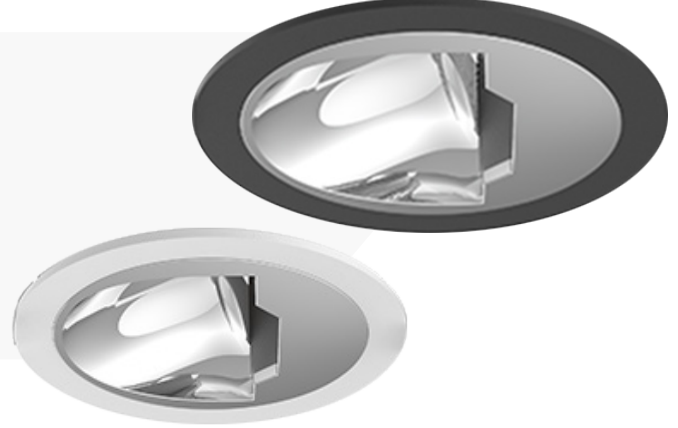

SENSE 2.0-3.0

Wall Wash Downlight

VEROZZA
A NEKO LIGHTING GLOBAL PARTNER

SENSE WALL WASH DOWNLIGHTS

Provide ultimate design flexibility from its modular, scalable design. Fixture sizes range from 2" to 3" and are all available in a special reflective design in round shape.

FEATURES

- Wall Washer lighting perfectly suitable for a wide illumination of wall surfaces to allow homogeneous light distribution; degree of housing protection

GOOD TO KNOW

- The Sense Family of fixtures offers sizes and features that provide solutions for the complete lighting project

SPECIFICATIONS

Optical

- Beam Angle

WW

- Reflector Finish

Specular

- Color Temperature

2700K